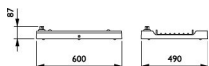

Specifications Philips LED Highbay GentleSpace BY481P 162W 25000lm 44D - 865 Daylight | IP65 - Dali Dimmable

[View Product](#)