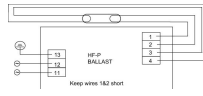

[View Product](#)

Product Details

Full box quantity 12

General Information

SKU 157392

EAN 8711500998217

Brand Philips

Manufacturer Name HF-P 154/155 TL5 HO/PLL III 220-240V IDC

Energy efficiency class A

Any Lamp all-in warranty 1 Year

Technical Information

Technology Accessory

Ballast Electronic (HF) without starter

Ballast for bulb type PL-L, TL5

Average Lifetime (h) 0

Maximum Wattage Rating 55

Suitable for bulb type PL-L, TL5

Dimmable Not Dimmable

Fixture Connection Wago 251

Amount of bulbs required 1

Product Type Category Accessory - Fluorescent Ballast