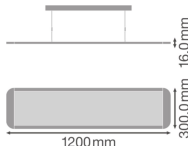

Specifications Ledvance LED Panel
Pendant 36W 4000lm - 840 Cool White
| 120x30cm - UGR <19 - Dali Dimmable

[View Product](#)

General Information

SKU	243691
EAN	4058075504042
Brand	Ledvance
Manufacturer Name	PANEL D/I 1200 36W/4000K UGR19 DALILEDV
Average Lifetime (h)	60000
Series	PANEL DIRECT/INDIRECT 1200 UGR19

Technical Information

Technology	LED Integrated
Voltage (V)	220-240
Dimmable	Dimmable with Dali
Colour Code	840 Cool White
Colour temperature (Kelvin)	4000 Cool White
Colour Rendering (Ra)	80-89
Colour of Light	White
Light colour options	Single Color
Including bulb	Yes
Luminous Efficacy (lm/W)	111
IP-rating	IP20
Impact Protection (IK)	IK03 - 0.35 joule

Colour of the Fixture White

Housing Aluminium

Colour of material White

Dimensions

LED panel size 120x30cm

Length (mm) 1200

Width (mm) 300

Height (mm) 16