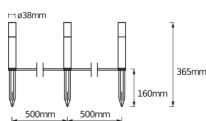

Specifications Ledvance Smart+ WiFi LED Garden Pole 3 Dot Extention 3.1W 108lm | RGBW

[View Product](#)

General Information

SKU	243961
EAN	4058075478251
Brand	Ledvance
Manufacturer Name	SMART WIFI GARDEN POLE RGBW 3PEXT LEDV

Length (mm)

38

Width (mm)

38

Sensor Information

Type of sensor

No Sensor

Why Any-lamp?