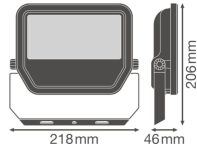

Specifications Ledvance LED Floodlight GEN 3 White 50W 5500lm 100D - 830 Warm White | IP65 - Symmetrical

[View Product](#)

General Information

| | |
|--------------------------|-----------------------------|
| SKU | 239601 |
| EAN | 4058075421240 |
| Brand | Ledvance |
| Manufacturer Name | FL PFM 50W/3000K SYM 100 WT |
| Any Lamp all-in warranty | 5 Years |
| Average Lifetime (h) | 70000 |

Technical Information

| | |
|-----------------------------|-----------------|
| Technology | LED Integrated |
| Voltage (V) | 220-240 |
| Dimmable | Not Dimmable |
| Colour Code | 830 Warm White |
| Colour temperature (Kelvin) | 3000 Warm White |
| Colour Rendering (Ra) | 80-89 |
| Colour of Light | White |
| Light colour options | Single Color |
| Luminous Efficacy (lm/W) | 110 |
| Beam Angle (degree) | 100 |
| Power factor | >0.90 |
| Product Type Category | LED Floodlight |

Fixture Information

| | |
|------------------------|-----------------|
| Mounting Method | Surface |
| Fixture Connection | Cable, 3-pole |
| Optical Cover | Glass |
| Light Distribution | Symmetrical |
| IP-rating | IP65 |
| Impact Protection (IK) | IK07 - 2 joules |
| Operating Temperature | -30 to +50 |
| Colour of the Fixture | White |
| Housing | Aluminium |
| Colour of material | White |
| Series | Performance |

Dimensions

| | |
|-------------|-----|
| Length (mm) | 206 |
| Width (mm) | 218 |
| Height (mm) | 46 |

Sensor Information

| | |
|----------------|-----------|
| Type of sensor | No Sensor |
|----------------|-----------|