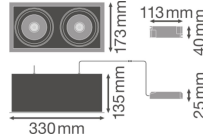

## Specifications Ledvance LED Spot Square Multi Tiltable Black-White 2x30W 5400lm 38D - 840 Cool White | Cutout 320x160mm

[View Product](#)

## Technical Information

Technology	LED Integrated
Wattage	60
Voltage (V)	220-240
Dimmable	Not Dimmable
Colour Code	840 Cool White
Colour temperature (Kelvin)	4000 Cool White
Colour Rendering (Ra)	80-89
Colour of Light	White
Light colour options	Single Color
Luminous Flux (Lumen)	5400
Luminous Efficacy (lm/W)	90
Beam Angle (degree)	38

## Fixture Information

Including bulb	Yes
Amount of bulbs required	2
Mounting Method	Recessed
Cut out (mm)	320x160
Installation Depth (mm)	250
IP-rating	IP20
Impact Protection (IK)	IK03 - 0.35 joule
Operating Temperature	-10 to +40
Housing	Aluminium
Colour of the Fixture	White
Emergency Lighting	No Emergency Unit
Power factor	>0.90
Tiltable	Yes
Series	SPOT MULTI

## Dimensions

Length (mm)	330
Width (mm)	173
Height (mm)	25
Diameter (mm)	330

 **Sensor Information** Order from the **largest lighting specialist** in Europe  **Customised** quotation

Type of sensor

Up to **7 years warranty**